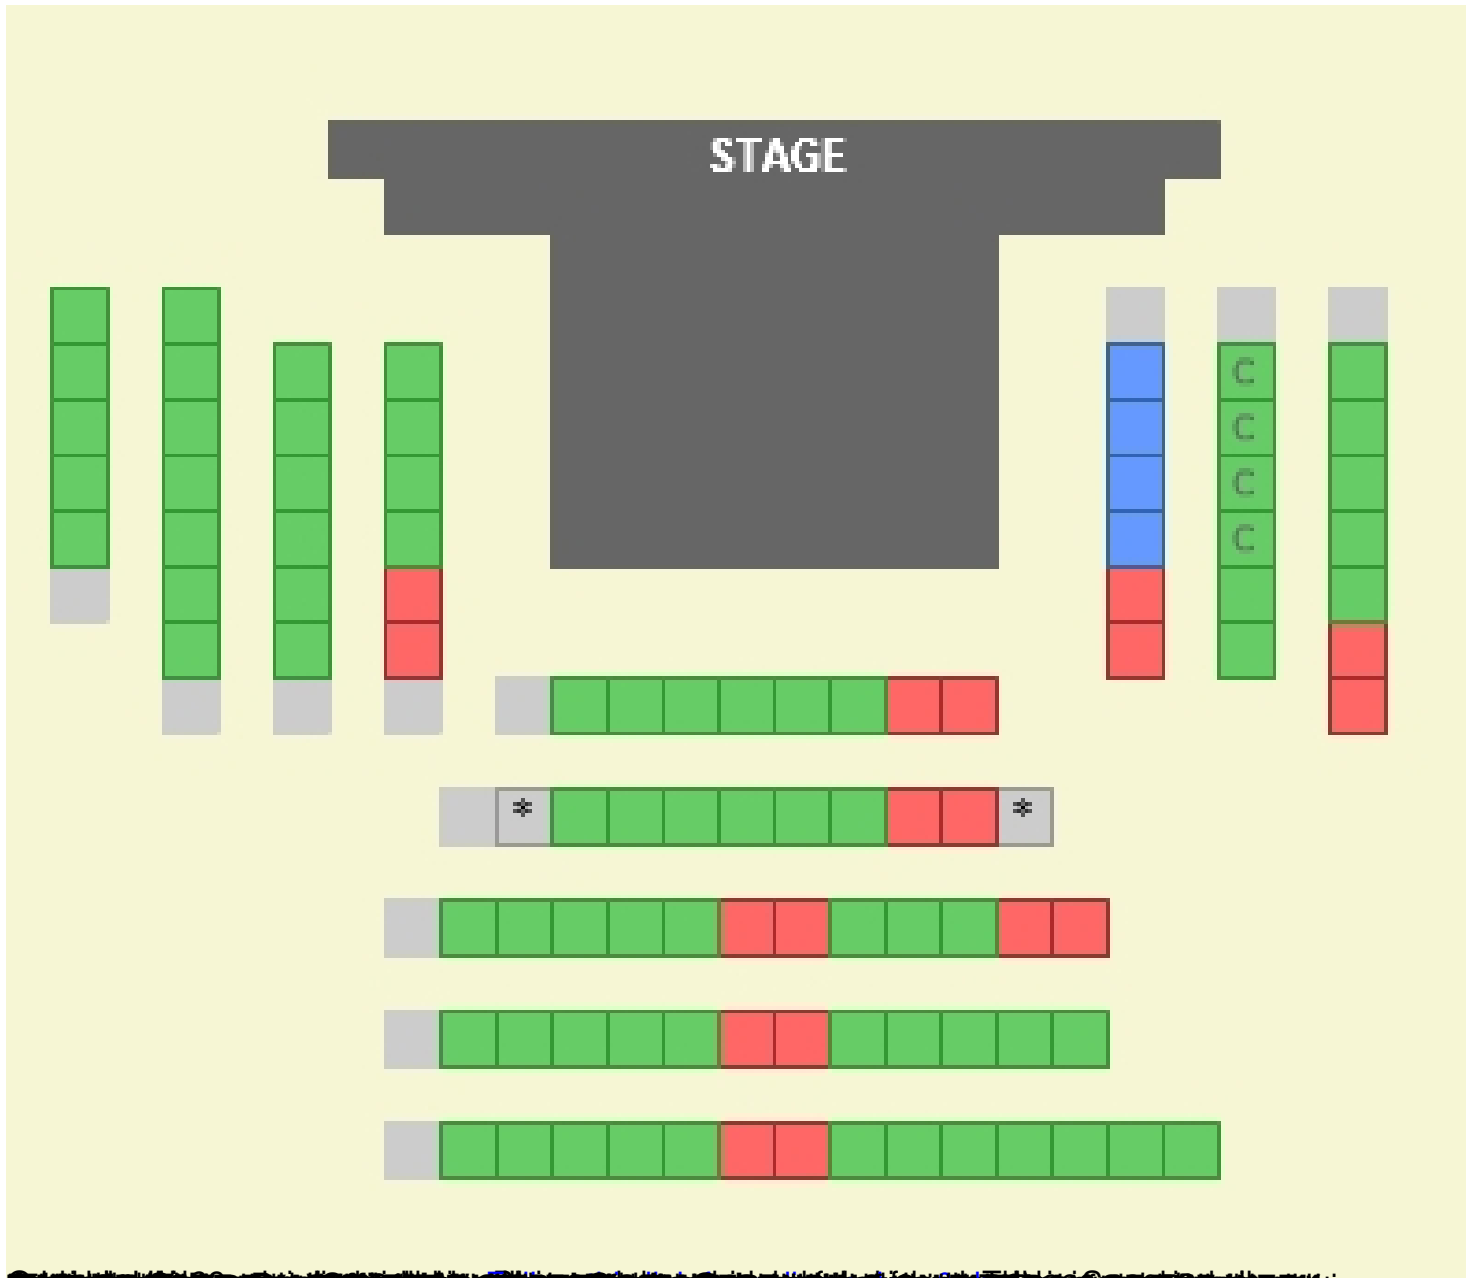

[Policies](#) [FAQ](#) [info@luckymanypapa.com](#)